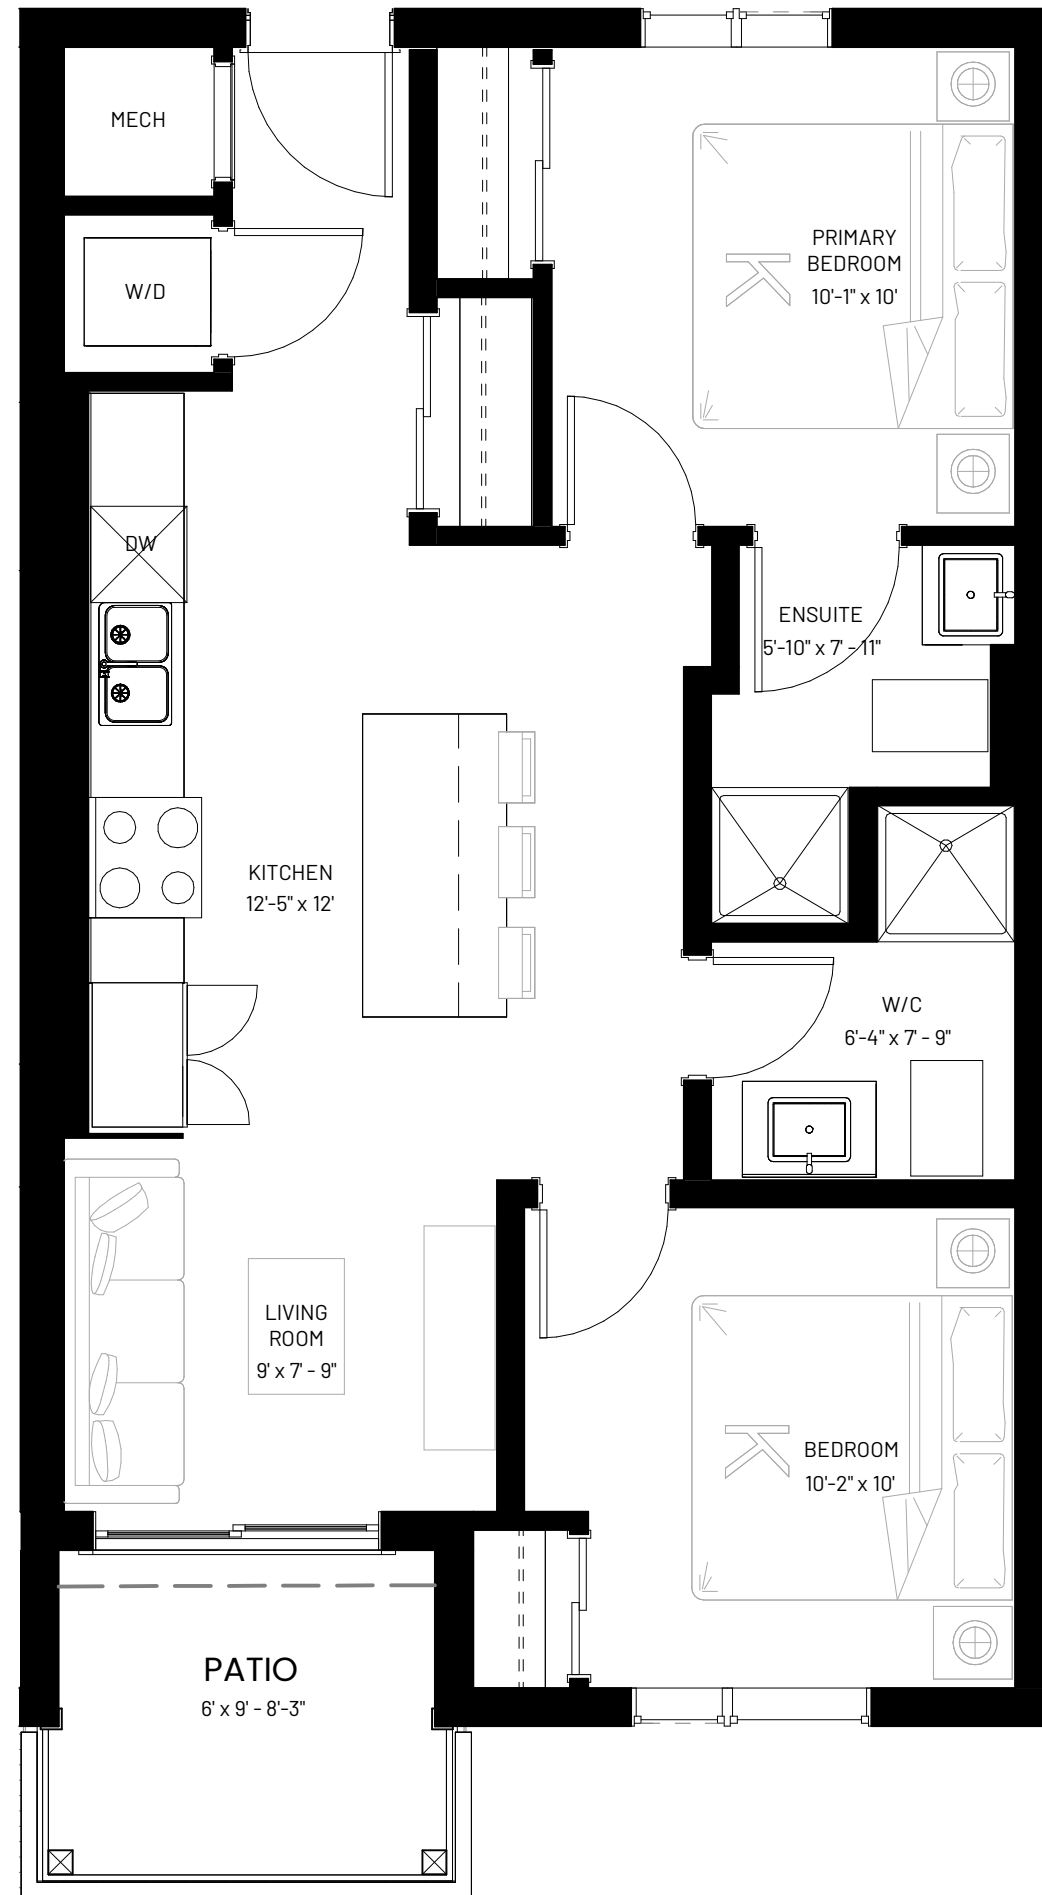

McHardy Residences

RMS : 634 ft²
PATIO AREA : 54 ft²
TOTAL : 688 ft²

McHARDY RESIDENCES
UNIT A / A1 / A MIRROR - 2 BED