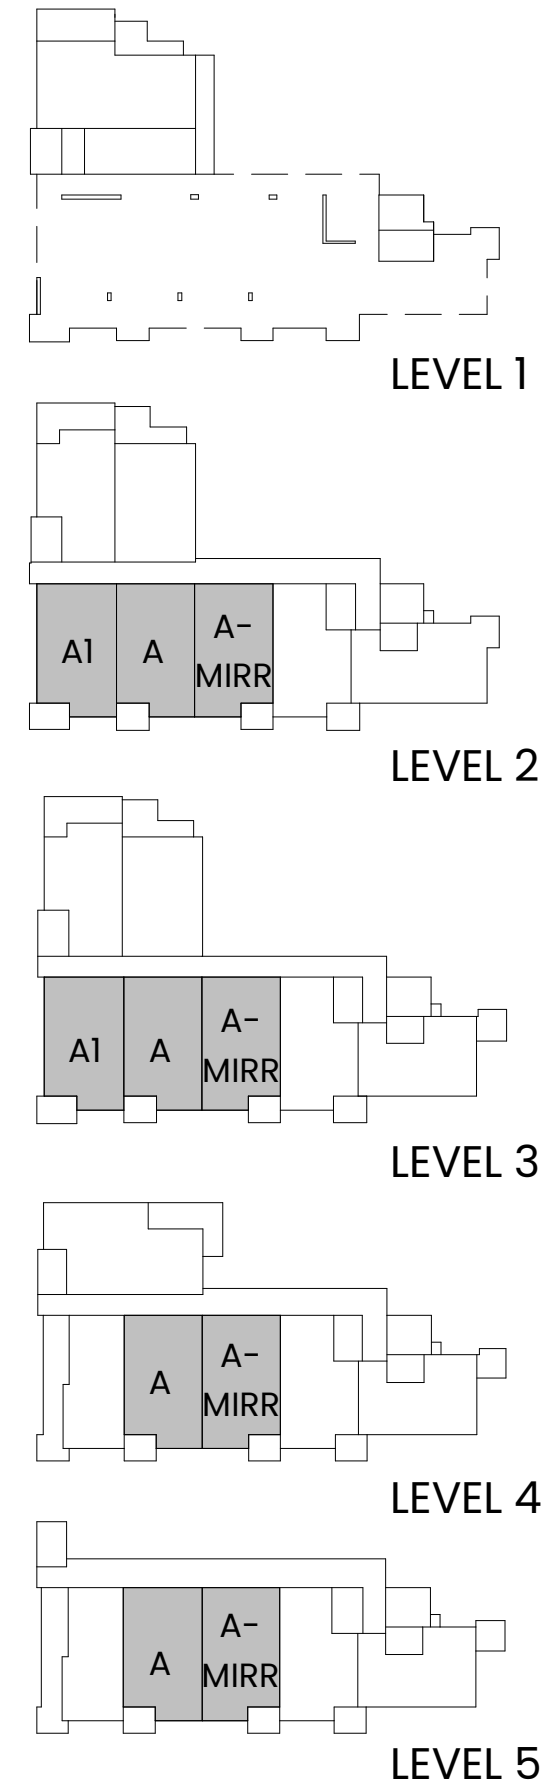

McHardy Residences

RMS : 634 ft²
PATIO AREA : 54 ft²
TOTAL : 688 ft²

McHARDY RESIDENCES
UNIT A / A1 / A MIRROR - 2 BED