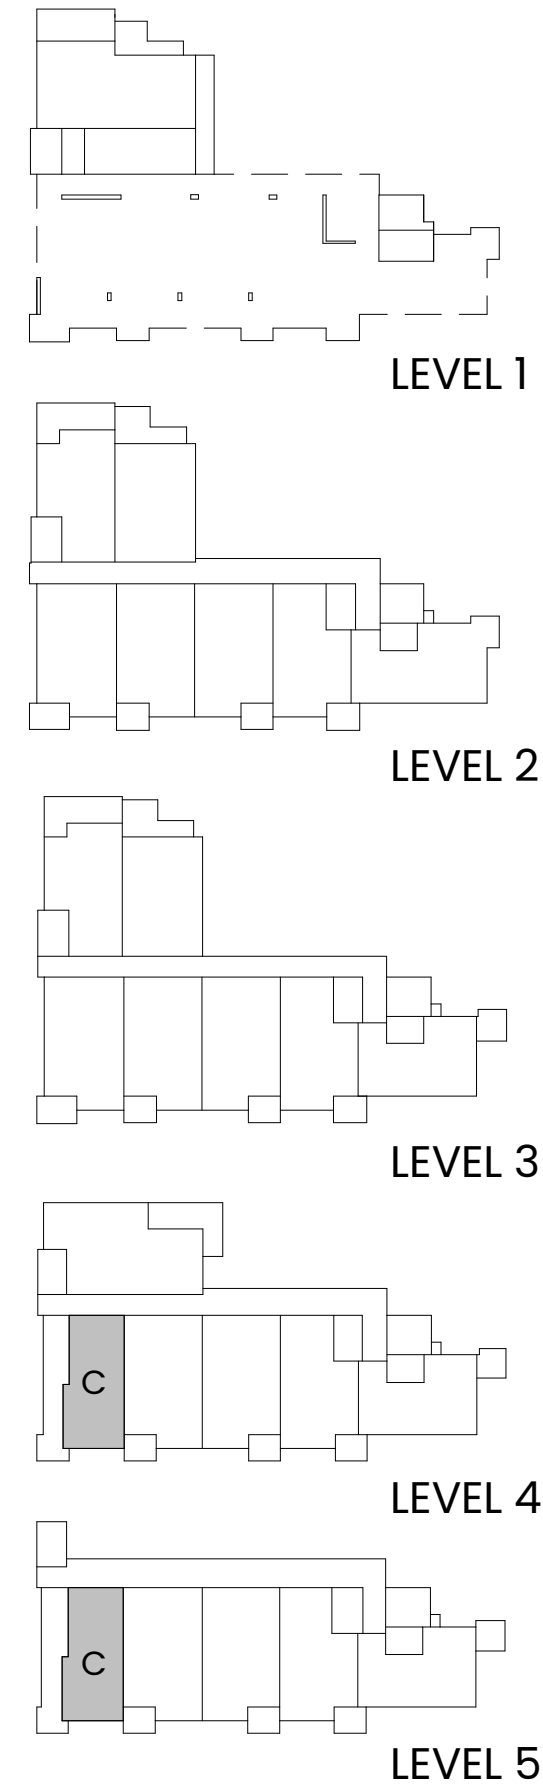

McHardy Residences

RMS : 483 ft²
PATIO AREA : 226 ft²
TOTAL : 709 ft²

McHARDY RESIDENCES
UNIT C - 1 BED