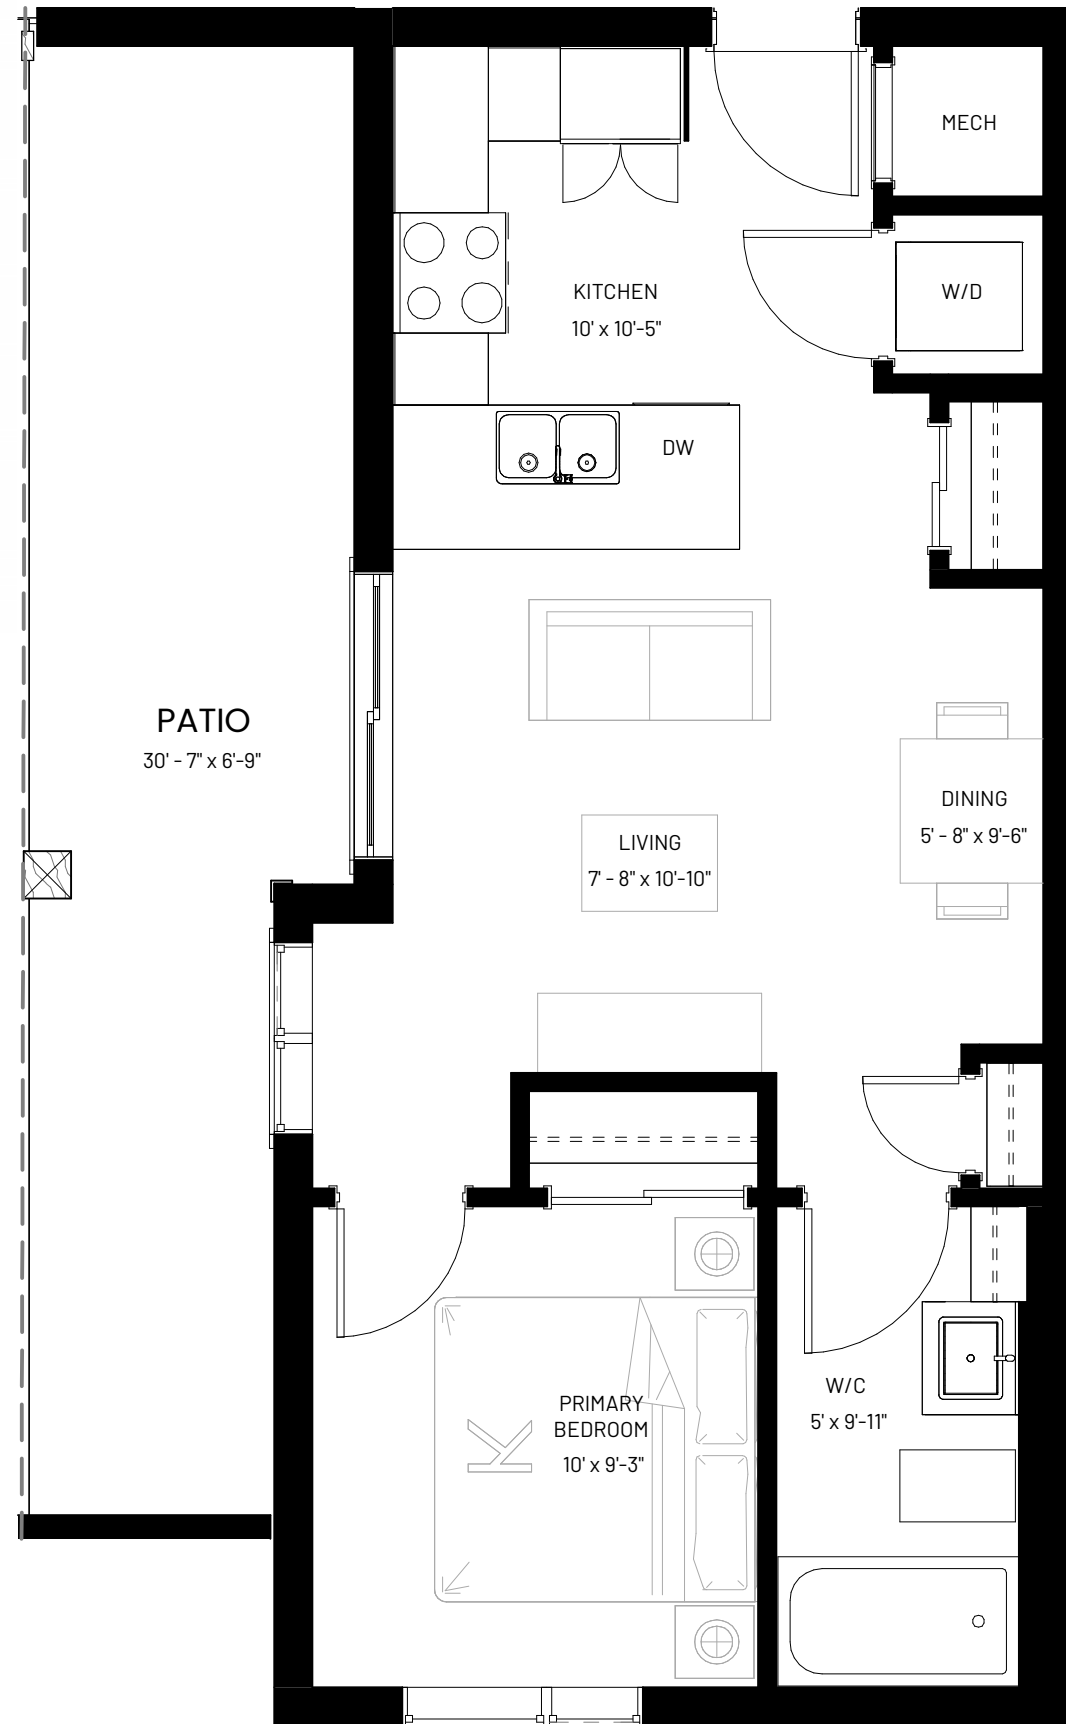

McHardy Residences

RMS : 483 ft²
PATIO AREA : 226 ft²
TOTAL : 709 ft²

McHARDY RESIDENCES
UNIT C - 1 BED