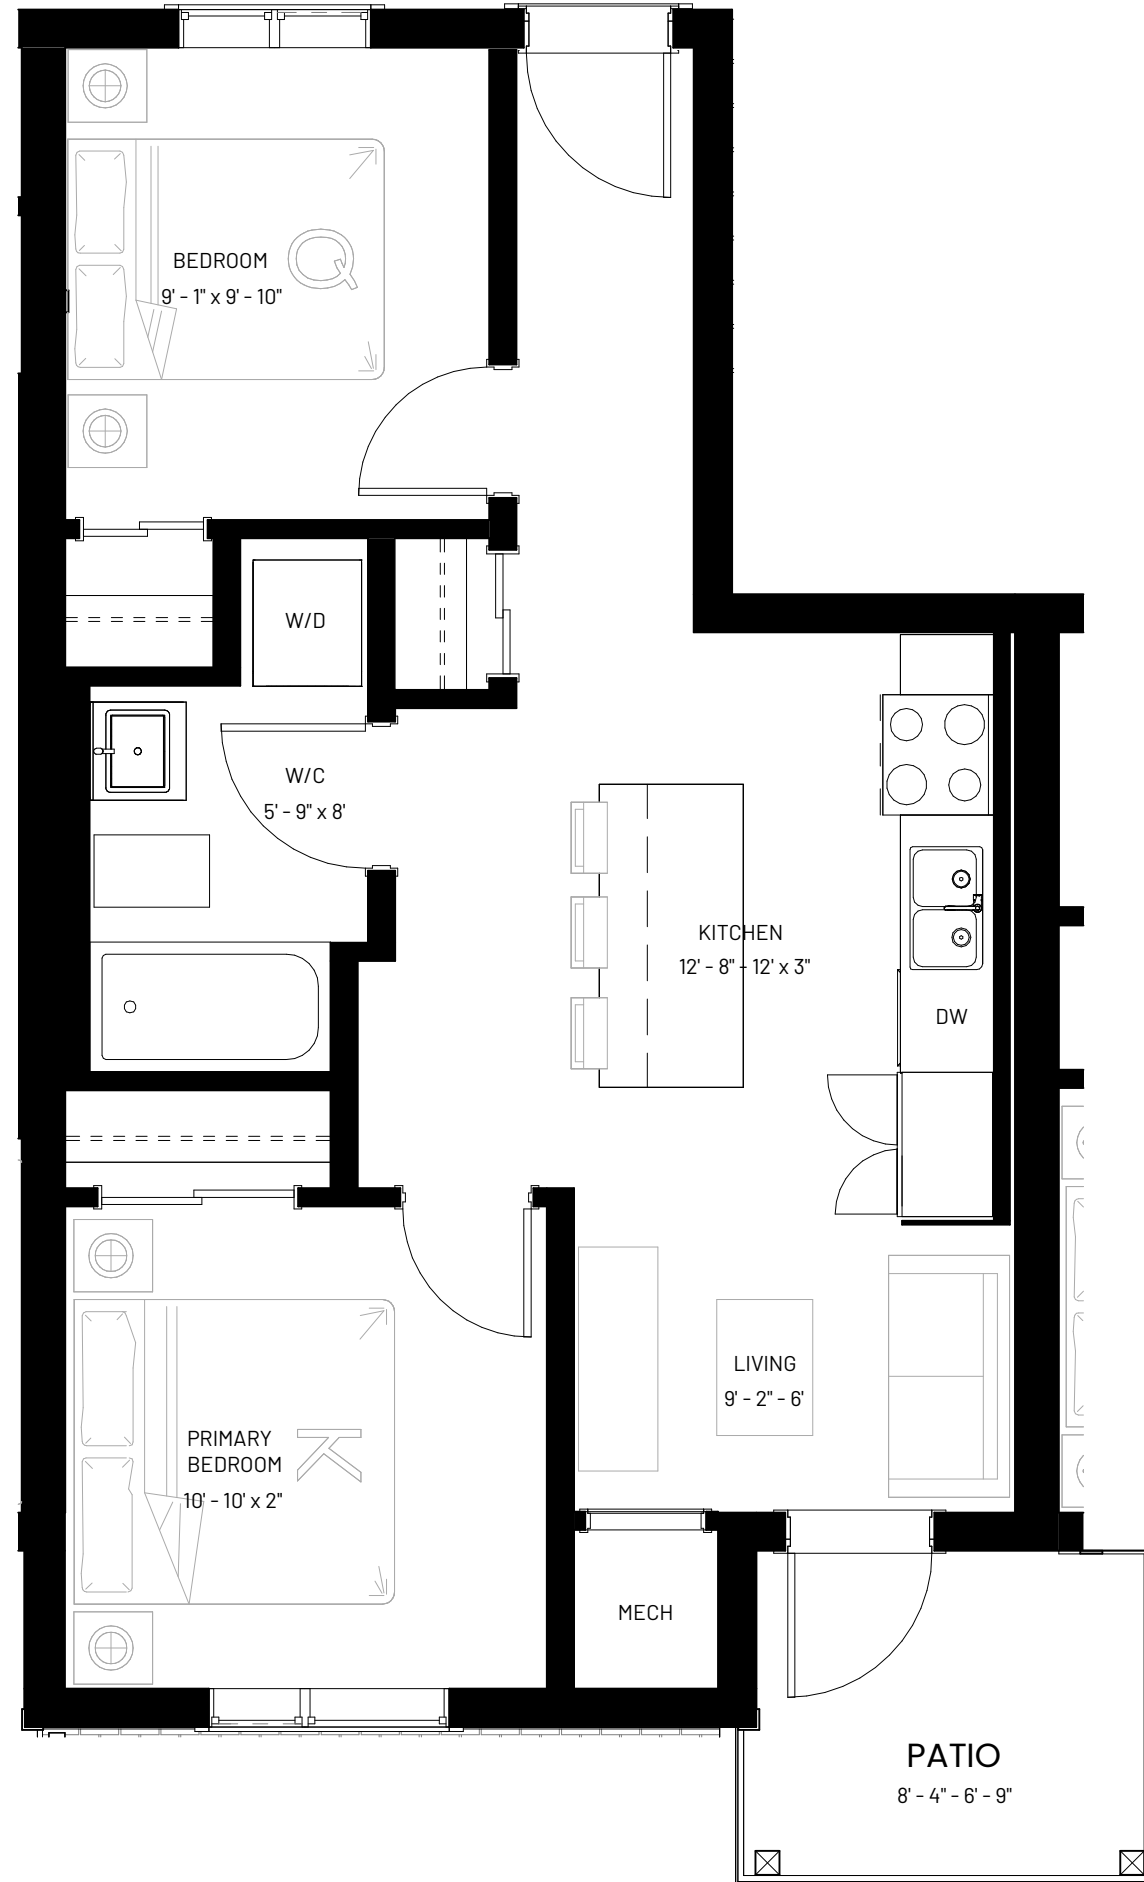

McHardy Residences

RMS : 563 ft<sup>2</sup>  
PATIO AREA : 54 ft<sup>2</sup>  
TOTAL : 617 ft<sup>2</sup>

LEVEL 1

LEVEL 2

LEVEL 3

LEVEL 4

LEVEL 5

McHARDY RESIDENCES  
UNIT B - 2 BED